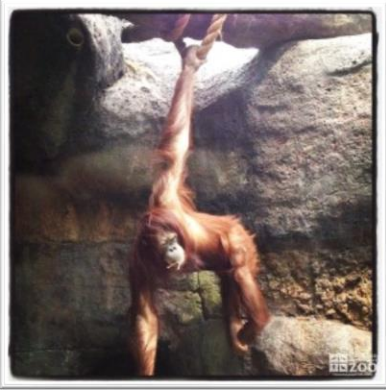

Bornean Orangutan

Scientific Name: *Pongo pygmaeus pygmaeus*

Class: Mammalia

Order: Primates

Family: Hominidae

A Bornean Orangutan has a head and body length of 4.5 to 5.5 ft. Arm-spread is approximately 8.25 ft. with females weighing up to 143 lb. and males weighing up to 317 lb. They are the largest tree-dwelling mammal, and the only great ape living in Asia. Orangutans are primarily diurnal and arboreal. While not as social as other apes, they may congregate when fruit is abundant. More than half of an orangutan's feeding time is spent eating fruit, with wild figs and durians being favorites. Tool use among fully wild orangutans does not compare with that of chimpanzees. Adult males spend over 90% of their time on their own. The interval between births is generally 3-4 years, though it can be as much as 8. Mothers look after their young for up to 8 years.

Behavior

They construct nests high in the trees for sleeping, which are usually only used once. Smaller nests may be made for daytime rests. Orangutans use leafy branches held over their heads or large leaves draped over their head and shoulders as protection from both rain and sun. Orangutans have been known to untie complex knots on boats and rafts, using them to cross rivers.

Reproduction

Adults of opposite sexes only come together briefly during courtship. Males prefer mature females, and females prefer dominant males. The estrous cycle is 30 days. The young clings to the ventral surface of the mother for about a year and may still ride on the mother at 2.5 years. Weaning is usually complete at 3.5 years. The interval between births is generally 3-4 years, though it can be as much as 8. Mothers look after their young for up to 8 years. Males are not physically or socially mature until 13-15 years of age, hence do not breed earlier than this.